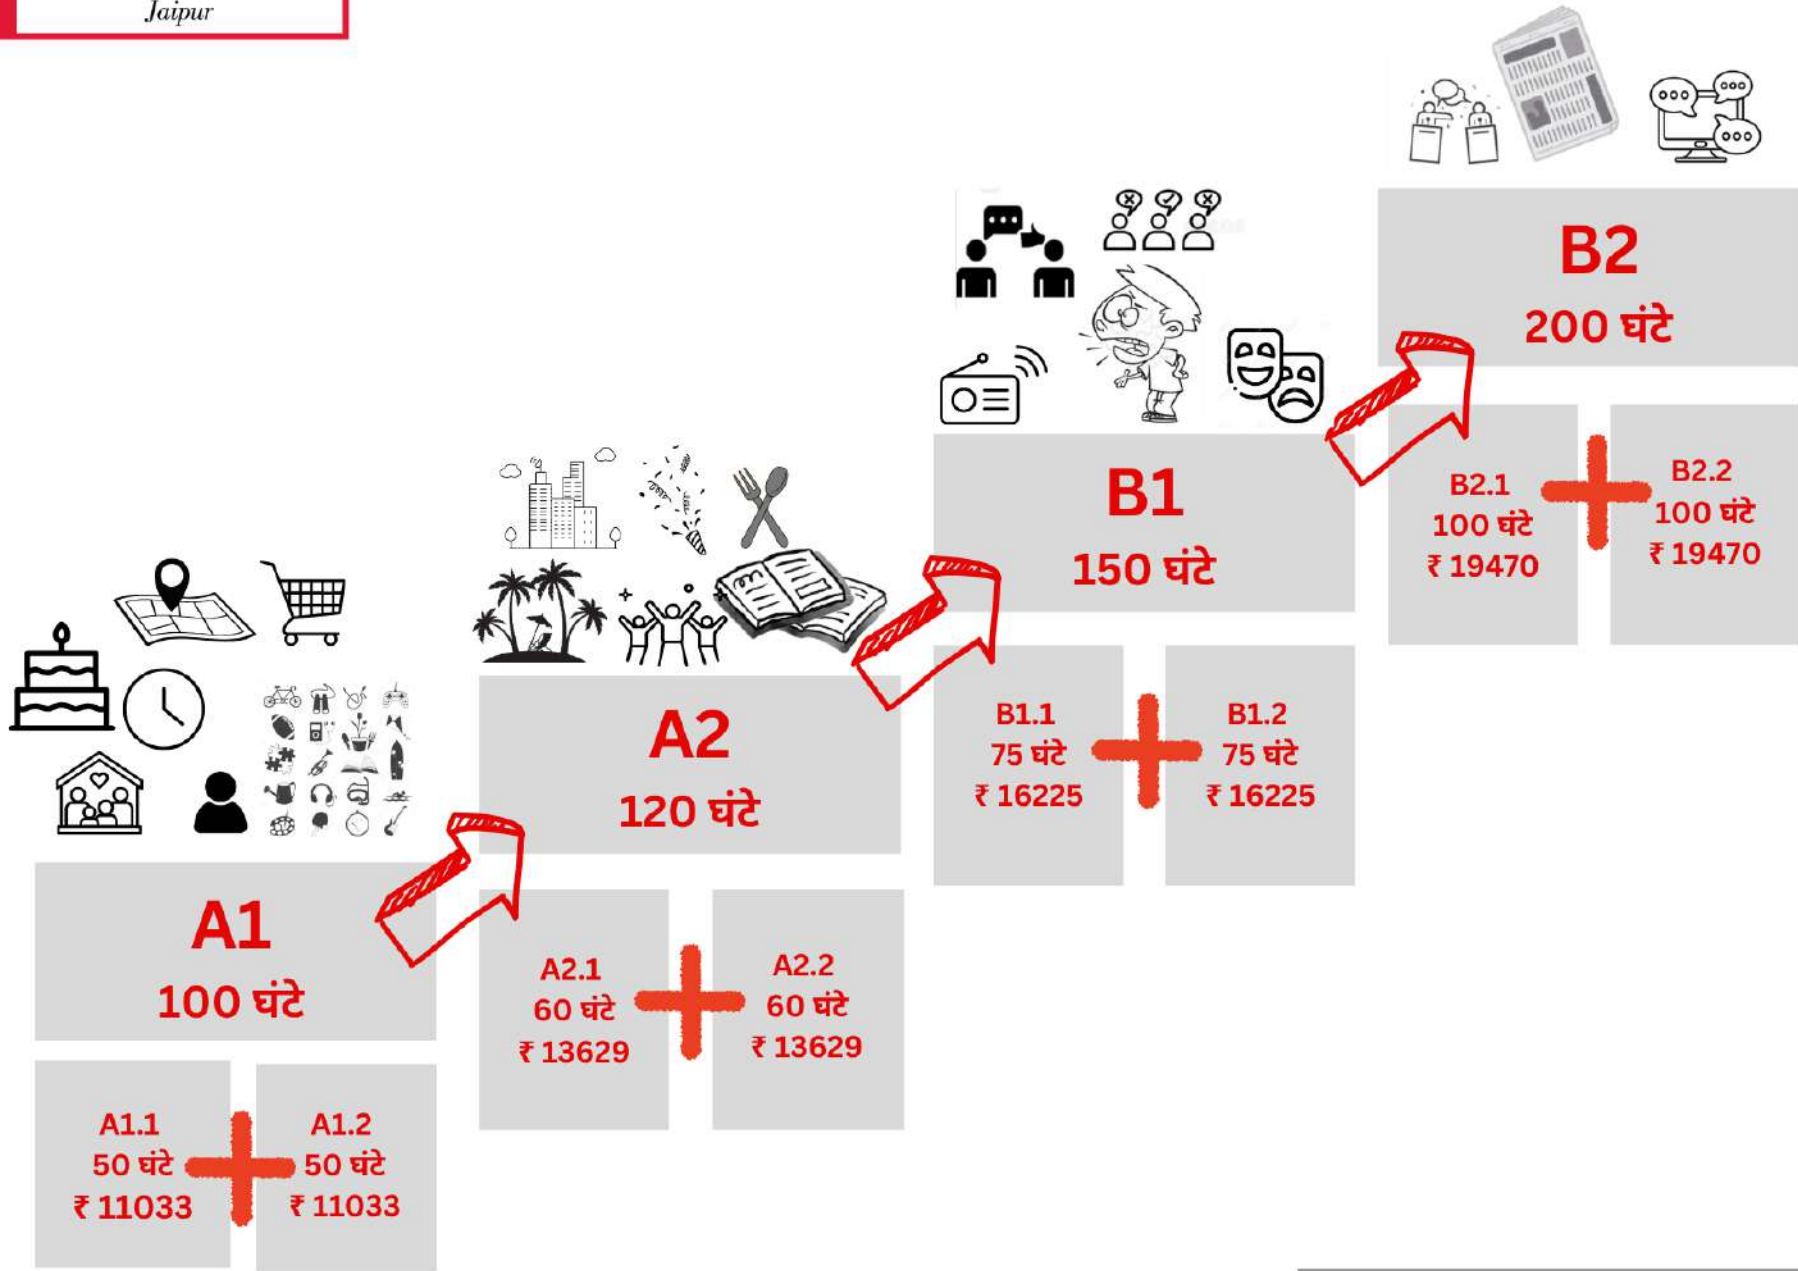

DISCOUNTS OFFERED

EARLY BIRD

10% discount on course fee

if you register to the course at least
10 days before its starting date**

BRING A FRIEND

one time 10% discount on course fee

if you register to a course along with
one or more of your friends or family
members

@afdejaipur

GET IN TOUCH

** terms and conditions apply

** 1 अप्रैल, 2026 से लागू संशोधित टैरिफ

**AFJ पर सिखाये जाने वाले
कोर्सज**

LEVEL A1

Beginner

इस लेवल पर, विद्यार्थी: